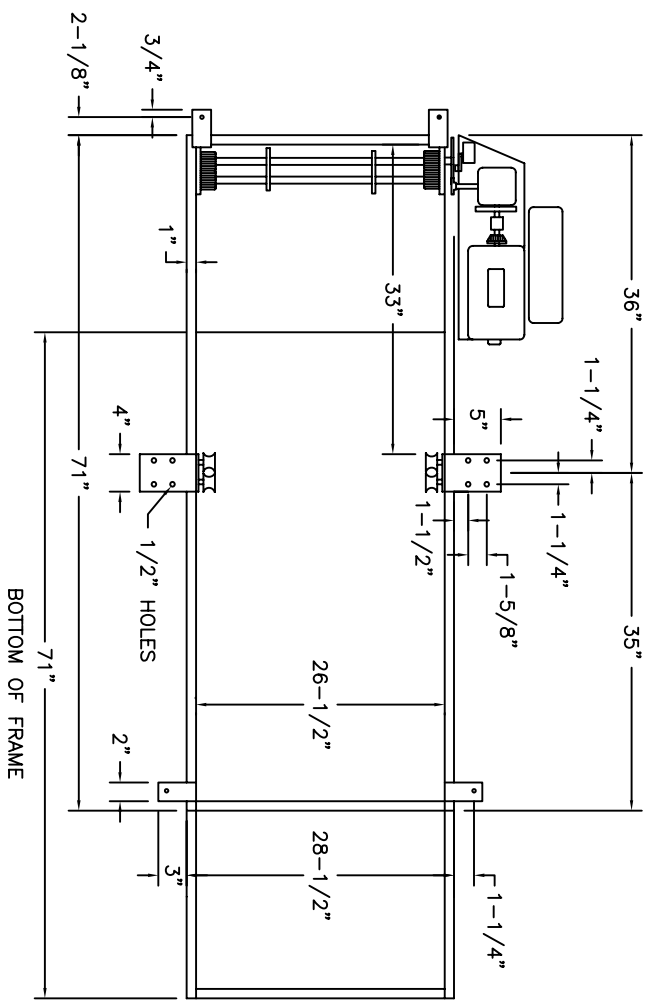

PRECISION AUTOMATIC ELECTRIC DISAPPEARING STAIRWAY

SEE NEXT PAGE FOR KEY
AND IMPORTANT DIMENSIONS

ROUGH OPENING
30" x 72"
INCREASES TO
30" x 84"
FOR UNITS 14'-0"
OR MORE FLOOR
TO FLOOR

NOT TO SCALE

Precision Ladders, LLC
P.O. Box 2279, Morristown, TN 37816-2279
Ph: (423) 586-2265 Fax: (423) 586-2091
www.PrecisionLadders.com

DIM. CHECK	ARCHT. OR ENGR.	PROJECT	PRECISION REP.
BUILT BY:	PURCHASE ORDER	WORK ORDER	SERIAL #
CHECKED BY:	DRAWN BY:	DATE	QTY.
	JBR	12/23/09	1
		MODEL #	AE-

AEA