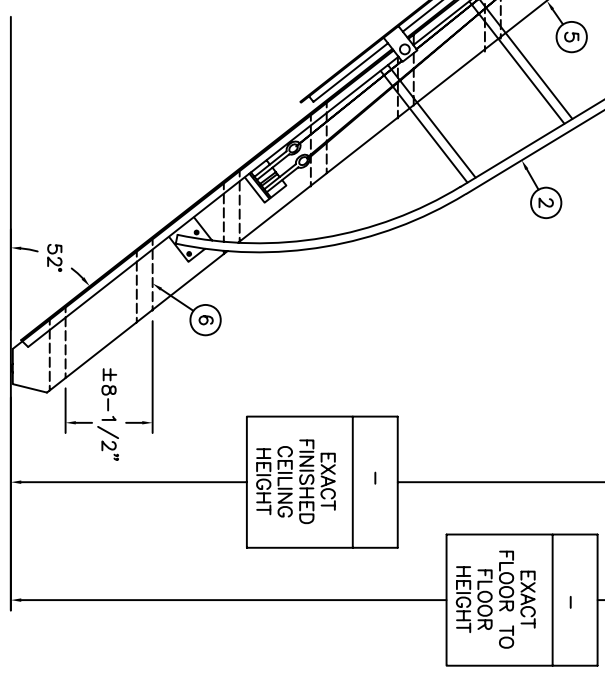

PRECISION AUTOMATIC ELECTRIC DISAPPEARING STAIRWAY

SEE NEXT PAGE FOR KEY
AND IMPORTANT DIMENSIONS

ROUGH OPENING
30" x 72"
INCREASES TO
30" x 84"
FOR UNITS 14'-0"
OR MORE FLOOR
TO FLOOR

NOT TO SCALE

Precision Ladders, LLC
P.O. Box 2279, Morristown, TN 37816-2279
Ph: (423) 586-2265 Fax: (423) 586-2091
www.PrecisionLadders.com

DIM. CHECK	ARCHT. OR ENGR.	PROJECT	PRECISION REP.
BUILT BY:	PURCHASE ORDER	WORK ORDER	SERIAL #
CHECKED BY:	DRAWN BY:	DATE	QTY.
	JBR	12/23/09	1
		MODEL #	AE-

AEA