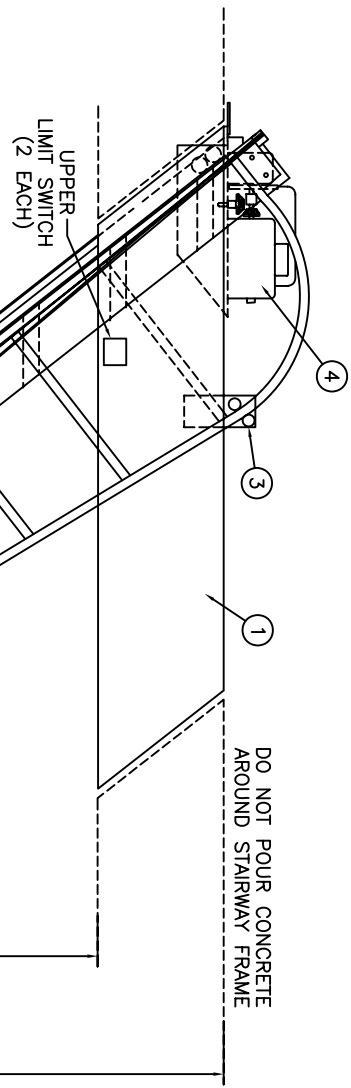

PRECISION AUTOMATIC ELECTRIC DISAPPEARING STAIRWAY

SEE NEXT PAGE FOR KEY
AND IMPORTANT DIMENSIONS

ROUGH OPENING
30" x 72"
INCREASES TO
30" x 84"
FOR UNITS 14'-0"
OR MORE FLOOR
TO FLOOR

NOT TO SCALE

Precision Ladders, LLC
P.O. Box 2279, Morristown, TN 37816-2279
Ph: (423) 586-2265 Fax: (423) 586-2091
www.PrecisionLadders.com

DIM. CHECK	ARCHT. OR ENGR.	PROJECT	PRECISION REP.
BUILT BY:	PURCHASE ORDER	WORK ORDER	SERIAL #
CHECKED BY:	DRAWN BY:	DATE	QTY.
	JBR	12/23/09	1
		MODEL #	AE-

AEA