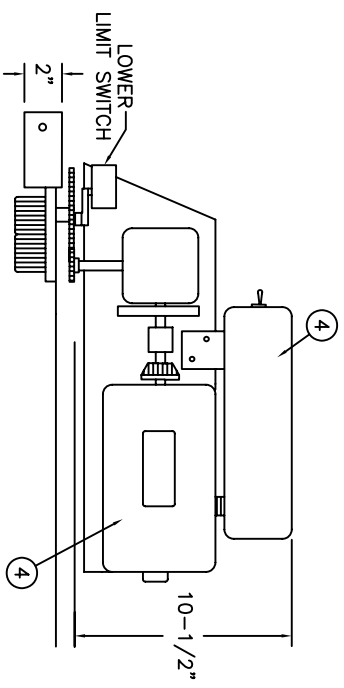

PRECISION AUTOMATIC ELECTRIC DISAPPEARING STAIRWAY

SEE NEXT PAGE FOR KEY
AND IMPORTANT DIMENSIONS

ROUGH OPENING
30" x 72"
INCREASES TO
30" x 84"
FOR UNITS 14'-0"
OR MORE FLOOR
TO FLOOR

NOT TO SCALE

Precision Ladders, LLC
P.O. Box 2279, Morristown, TN 37816-2279
Ph: (423) 586-2265 Fax: (423) 586-2091
www.PrecisionLadders.com

DIM. CHECK	ARCHT. OR ENGR.	PROJECT	PRECISION REP.
BUILT BY:	PURCHASE ORDER	WORK ORDER	SERIAL #
CHECKED BY:	DRAWN BY:	DATE	QTY.
	JBR	12/23/09	1
		MODEL #	AE-

AEA